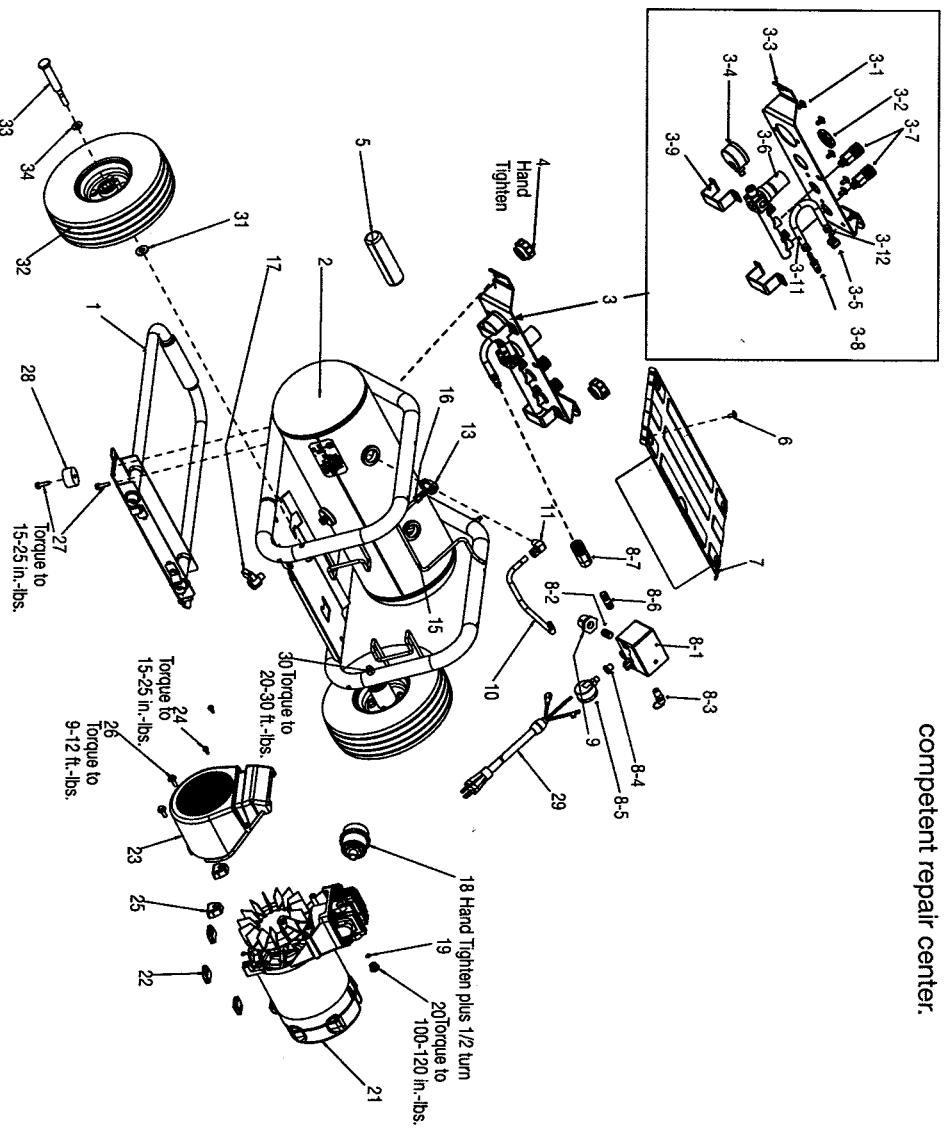

PORTER-CABLE®

Oil Free Air Compressor

C3151

WARNING: Electrical repairs should only be attempted by trained repairmen. Contact the nearest Porter-Cable Service Center or other competent repair center.

Parts List for C3151 Type 0

Item Number	Part Number	Description	Qty Required
1	Z-D28461	ASSY MOBILITY BIG DO	1
1	Z-D28461	ASSY MOBILITY BIG DO	1
1	000000-00	No Longer Available	1
2	000000-00	No Longer Available	1
3	Z-D28261	CONSOLE ASSEMBLY PL	1
3	D28104	SCREW .250-20X.500 P	10
3	D28499	HOSE 1/4 ID X 7.50 B	1
3	CAC-1206-1	CLAMP HOSE .250 ID H	1
3	D20155	RING REGULATOR HI-FL	1
3	A15486	CONSOLE PANEL	1
3	Z-D28274	GAUGE 2 OD 200PSI 1/	1
3	SSP-537	FITTING 90DEG ELBOW	1
3	Z-A13369	ASSY REGULATOR/MANI	1
3	N008792	REGULATOR RPR KIT	1
3	D20675	BODY QC .250 UNIV .2	1
3	D28103	PLUG QC .250 IND HOS	1
3	000000-00	No Longer Available	1
4	16471	KNOB .313-18 NUT	1
5	D28109	GRIP HANDLE 1 OD FOA	1
6	D29188	SCREW .250-20 X .750	10
7	D28350	COVER BIG DOG PC RED	1
8	Z-D26612	SWITCH PRES 4PORT 12	1
8	SS-1286	NIPPLE CLOSE 1/4-18	1
8	D20114	VALVE SAFETY 175 .25	1
8	SSP-6021	BUSHING REDUCER 1/8-	1
8	Z-D28275	GAUGE 1.5OD 200PSI 1	1
8	SS-2071	NIPPLE 1/4-18 NPT X	1

COPYRIGHT© 2005. All Rights Reserved.

Parts list, pricing, and availability subject to change. Please visit www.dewaltservicenet.com for current parts information.